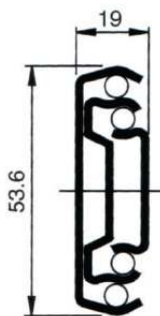

## King Slide Full Extension Ball Bearing Slide - Push to Open

- 45kg Push to Open
- Handle Free
- Ultra smooth gliding motion with high rigidity and stable design
- 50,000 life cycles guaranteed under correct installation and normal usage

## Euro-tek Heavy Duty Slides - 115kg

- Full Extension
- Ball Bearing, Side Mounted
- Heavy duty, 115kg load rating
- Non detachable

Part No	Description	Finish	Price /1	Price 12	Per
17.11.550	550mm runner - closed size 555mm, open size 1120mm	ZP	\$120.00	\$102.00	pair
17.11.750	750mm runner - closed size 760mm, open size 1520mm	ZP	\$153.65	\$130.60	pair
17.11.100	1000mm runner - closed size 1015mm, open size 2030mm	ZP	\$179.55	\$152.62	pair
17.11.120	1200mm runner - closed size 1215mm, open size 2405mm	ZP	\$226.55	\$192.57	pair

## Interslide Extra Heavy Duty Slides - Locking

- Lock in and lock out feature
- Full extension
- Ball Bearing, Side Mounted
- Non detachable
- Sold per slide, NOT per pair

Part No	Description	Finish	Price ea	Price /5	Per
18.21.500	500mm runner - closed size 508mm, open size 1016mm, LH 227kg	ZP	\$76.40	\$68.76	ea
18.22.500	500mm runner - closed size 508mm, open size 1016mm, RH 227kg	ZP	\$76.40	\$68.76	ea
18.21.750	750mm runner - closed size 762mm, open size 1524mm, LH 227kg	ZP	\$112.80	\$101.52	ea
18.22.750	750mm runner - closed size 762mm, open size 1524mm, RH 227kg	ZP	\$112.80	\$101.52	ea
18.21.900	900mm runner - closed size 914mm, open size 1829mm, LH 227kg	ZP	\$115.85	\$104.27	ea
18.22.900	900mm runner - closed size 914mm, open size 1829mm, RH 227kg	ZP	\$115.85	\$104.27	ea
18.21.1000	1000mm runner - closed size 1016mm, open size 2032mm, LH 200kg	ZP	\$133.00	\$119.70	ea
18.22.1000	1000mm runner - closed size 1016mm, open size 2032mm, RH 200kg	ZP	\$133.00	\$119.70	ea
18.22.1200	1200mm runner - closed size 1219mm, open size 2438mm, LH 182kg	ZP	\$159.65	\$143.69	ea
18.22.1200	1200mm runner - closed size 1219mm, open size 2438mm, RH 182kg	ZP	\$159.65	\$143.69	ea