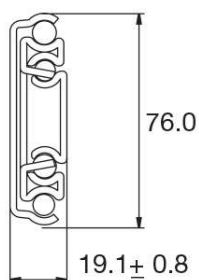

## Interslide Extra Heavy Duty Slides - Locking

- Lock in and lock out feature
- Full extension
- Ball Bearing, Side Mounted
- Non detachable
- Sold per slide, NOT per pair

Part No	Description	Finish	Price ea	Price /5	Per
18.21.500	500mm runner - closed size 508mm, open size 1016mm, LH 227kg	ZP	\$76.40	\$68.76	ea
18.22.500	500mm runner - closed size 508mm, open size 1016mm, RH 227kg	ZP	\$76.40	\$68.76	ea
18.21.750	750mm runner - closed size 762mm, open size 1524mm, LH 227kg	ZP	\$112.80	\$101.52	ea
18.22.750	750mm runner - closed size 762mm, open size 1524mm, RH 227kg	ZP	\$112.80	\$101.52	ea
18.21.900	900mm runner - closed size 914mm, open size 1829mm, LH 227kg	ZP	\$115.85	\$104.27	ea
18.22.900	900mm runner - closed size 914mm, open size 1829mm, RH 227kg	ZP	\$115.85	\$104.27	ea
18.21.1000	1000mm runner - closed size 1016mm, open size 2032mm, LH 200kg	ZP	\$133.00	\$119.70	ea
18.22.1000	1000mm runner - closed size 1016mm, open size 2032mm, RH 200kg	ZP	\$133.00	\$119.70	ea
18.22.1200	1200mm runner - closed size 1219mm, open size 2438mm, LH 182kg	ZP	\$159.65	\$143.69	ea
18.22.1200	1200mm runner - closed size 1219mm, open size 2438mm, RH 182kg	ZP	\$159.65	\$143.69	ea

## Interslide Extra Heavy Duty Slides - Non-Locking

- Full extension
- Ball Bearing, Side Mounted
- Non detachable
- Sold per slide, NOT per pair

Part No	Description	Finish	Price /1	Price /5	Per
18.23.750	750mm runner - closed size 762mm, open size 1524mm, 227kg	ZP	\$98.90	\$89.01	ea
18.23.900	1000mm runner - closed size 1016mm, open size 2032mm, 227kg	ZP	\$113.85	\$102.47	ea
18.23.1000	1000mm runner - closed size 1016mm, open size 2032mm, 200kg	ZP	\$122.30	\$110.07	ea
18.23.1200	1200mm runner - closed size 1219mm, open size 2438mm, 182kg	ZP	\$151.85	\$136.67	ea
18.23.1500	1500mm runner - closed size 1524mm, open size 3048mm, 182kg	ZP	\$192.55	\$173.30	ea