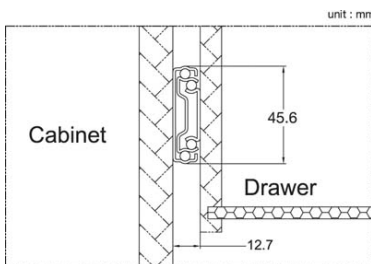

Part No	Description	Finish	Price /1	Price /12	Per
17.34.300	300mm runner	ZP	$20.35	$17.30	pair
17.34.350	350mm runner	ZP	$21.84	$18.56	pair
17.34.400	400mm runner	ZP	$22.30	$18.96	pair
17.34.450	450mm runner	ZP	$24.45	$20.78	pair
17.34.500	500mm runner	ZP	$25.50	$21.68	pair
17.34.550	550mm runner	ZP	$26.60	$22.61	pair
17.34.600	600mm runner	ZP	$29.45	$25.03	pair