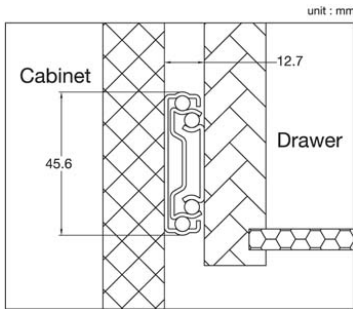

Part No	Description	Finish	Price /1	Price 12	Per
18.45.300	300mm runner	ZP	$23.10	$19.64	pair
18.45.350	350mm runner	ZP	$24.05	$20.44	pair
18.45.400	400mm runner	ZP	$25.05	$21.29	pair
18.45.450	450mm runner	ZP	$26.10	$22.19	pair
18.45.500	500mm runner	ZP	$26.55	$22.57	pair
18.45.550	550mm runner	ZP	$27.40	$23.29	pair
18.45.600	600mm runner	ZP	$28.50	$24.23	pair