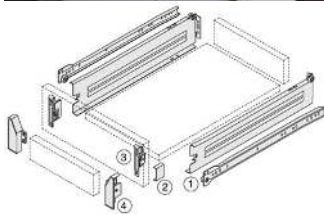

# HARN DRAWER SYSTEMS

## Basic Single Extension Drawer Runner

- Bottom mounted drawer profile - 1.4mm material thickness
- Load capacity of 30kg
- Self closing feature
- Locked in position when fully extended

Part No	Description	Finish	Price /1	Price /20	Per
17.10.250	250mm runner	WH	\$3.21	\$2.98	pair
17.10.300	300mm runner	WH	\$2.79	\$2.59	pair
17.10.350	350mm runner	WH	\$3.66	\$3.40	pair
17.10.400	400mm runner	WH	\$4.42	\$4.10	pair
17.10.450	450mm runner	WH	\$4.59	\$4.26	pair
17.10.500	500mm runner	WH	\$4.95	\$4.59	pair
17.10.550	550mm runner	WH	\$5.35	\$4.96	pair
17.10.600	600mm runner	WH	\$6.81	\$6.32	pair
17.10.650	650mm runner	WH	\$7.39	\$6.85	pair
17.10.700	700mm runner	WH	\$8.02	\$7.44	pair

## Impaz Single Extension 85mm High Drawer

- Steel drawer side panels 85mm
- Load capacity of 30kg
- Self closing feature
- Flexible 2-dimensional front adjustment
- Locked in position when fully extended