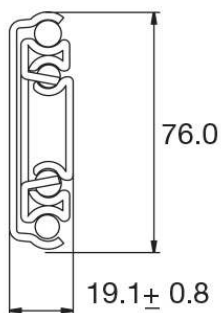

## Euro-tek Heavy Duty Slides - 115kg

- Full Extension
- Ball Bearing, Side Mounted
- Heavy duty, 115kg load rating
- Non detachable

Part No	Description	Finish	Price /1	Price 12	Per
17.11.550	550mm runner - closed size 555mm, open size 1120mm	ZP	\$120.00	\$102.00	pair
17.11.750	750mm runner - closed size 760mm, open size 1520mm	ZP	\$153.65	\$130.60	pair
17.11.100	1000mm runner - closed size 1015mm, open size 2030mm	ZP	\$179.55	\$152.62	pair
17.11.120	1200mm runner - closed size 1215mm, open size 2405mm	ZP	\$226.55	\$192.57	pair

## Interslide Extra Heavy Duty Slides - Locking

- Lock in and lock out feature
- Full extension
- Ball Bearing, Side Mounted
- Non detachable
- Sold per slide, NOT per pair

Part No	Description	Finish	Price ea	Price /5	Per
18.21.500	500mm runner - closed size 508mm, open size 1016mm, LH 227kg	ZP	\$76.40	\$68.76	ea
18.22.500	500mm runner - closed size 508mm, open size 1016mm, RH 227kg	ZP	\$76.40	\$68.76	ea
18.21.750	750mm runner - closed size 762mm, open size 1524mm, LH 227kg	ZP	\$112.80	\$101.52	ea
18.22.750	750mm runner - closed size 762mm, open size 1524mm, RH 227kg	ZP	\$112.80	\$101.52	ea
18.21.900	900mm runner - closed size 914mm, open size 1829mm, LH 227kg	ZP	\$115.85	\$104.27	ea
18.22.900	900mm runner - closed size 914mm, open size 1829mm, RH 227kg	ZP	\$115.85	\$104.27	ea
18.21.1000	1000mm runner - closed size 1016mm, open size 2032mm, LH 200kg	ZP	\$133.00	\$119.70	ea
18.22.1000	1000mm runner - closed size 1016mm, open size 2032mm, RH 200kg	ZP	\$133.00	\$119.70	ea
18.22.1200	1200mm runner - closed size 1219mm, open size 2438mm, LH 182kg	ZP	\$159.65	\$143.69	ea
18.22.1200	1200mm runner - closed size 1219mm, open size 2438mm, RH 182kg	ZP	\$159.65	\$143.69	ea