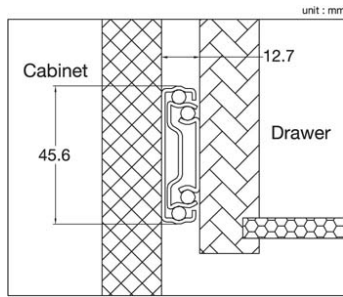

## King Slide Full Extension Ball Bearing Slide

- 45kg Side Mount
- Lever Disconnect

Part No	Description	Finish	Price /1	Price /12	Per
17.53.250	250mm runner	ZP	\$8.55	\$7.27	pair
17.53.300	300mm runner	ZP	\$9.25	\$7.86	pair
17.53.350	350mm runner	ZP	\$9.40	\$7.99	pair
17.53.400	400mm runner	ZP	\$9.95	\$8.46	pair
17.53.450	450mm runner	ZP	\$10.30	\$8.76	pair
17.53.500	500mm runner	ZP	\$11.20	\$9.52	pair
17.53.550	550mm runner	ZP	\$12.10	\$10.29	pair
17.53.600	600mm runner	ZP	\$13.85	\$11.77	pair
17.53.650	650mm runner	ZP	\$16.25	\$13.81	pair
17.53.700	700mm runner	ZP	\$17.75	\$15.09	pair