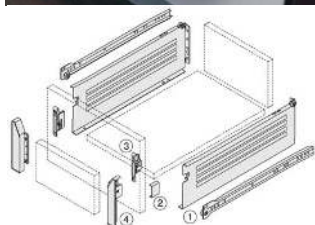

Part No	Description	Finish	Price /1	Price /10	Per
17.49.350	350mm drawer	WH	$13.20	$11.20	pair
17.49.400	400mm drawer	WH	$13.40	$11.40	pair
17.49.450	450mm drawer	WH	$13.55	$11.50	pair
17.49.500	500mm drawer	WH	$13.95	$11.85	pair
17.49.550	550mm drawer	WH	$15.15	$12.90	pair