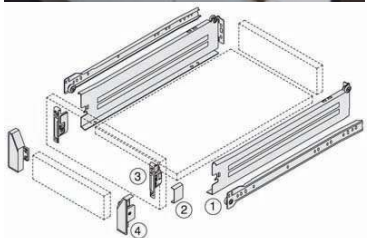

HARN DRAWER SYSTEMS

Basic Single Extension Drawer Runner

- Bottom mounted drawer profile - 1.4mm material thickness
- Load capacity of 30kg
- Self closing feature
- Locked in position when fully extended

Impaz Single Extension 85mm High Drawer

- Steel drawer side panels 85mm
- Load capacity of 30kg
- Self closing feature
- Flexible 2-dimensional front adjustment
- Locked in position when fully extended