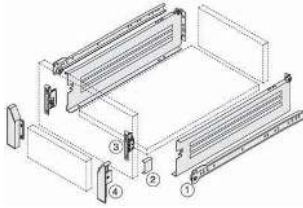

| Part No | Description | Finish | Price /1 | Price /20 | Per |
|-----------|------------------------|--------|----------|-----------|------|
| 17.10.250 | 250mm SE Drawer Runner | WH | \$3.80 | \$3.20 | pair |
| 17.10.300 | 300mm SE Drawer Runner | WH | \$3.30 | \$2.80 | pair |
| 17.10.350 | 350mm SE Drawer Runner | WH | \$4.30 | \$3.65 | pair |
| 17.10.400 | 400mm SE Drawer Runner | WH | \$5.20 | \$4.40 | pair |
| 17.10.450 | 450mm SE Drawer Runner | WH | \$5.40 | \$4.55 | pair |
| 17.10.500 | 500mm SE Drawer Runner | WH | \$5.80 | \$4.90 | pair |
| 17.10.550 | 550mm SE Drawer Runner | WH | \$6.30 | \$5.30 | pair |
| 17.10.600 | 600mm SE Drawer Runner | WH | \$8.00 | \$6.75 | pair |
| 17.10.700 | 700mm SE Drawer Runner | WH | \$9.40 | \$7.95 | pair |

Impaz Single Extension 85mm High Drawer

- Steel drawer side panels 85mm
- Load capacity of 30kg
- Self closing feature
- Flexible 2-dimensional front adjustment
- Locked in position when fully extended

| Part No | Description | Finish | Price /1 | Price /10 | Per |
|-----------|------------------------------|--------|----------|-----------|------|
| 17.85.270 | 85 x 270mm Impaz Drawer Side | WH | \$8.05 | \$7.40 | pair |
| 17.85.350 | 85 x 350mm Impaz Drawer Side | WH | \$8.55 | \$7.90 | pair |
| 17.85.400 | 85 x 400mm Impaz Drawer Side | WH | \$9.05 | \$8.35 | pair |
| 17.85.450 | 85 x 450mm Impaz Drawer Side | WH | \$9.55 | \$8.80 | pair |
| 17.85.500 | 85 x 500mm Impaz Drawer Side | WH | \$10.20 | \$9.45 | pair |
| 17.85.550 | 85 x 550mm Impaz Drawer Side | WH | \$10.95 | \$10.10 | pair |

Impaz Single Extension 117mm High Drawer

- Steel drawer side panels 117mm
- Load capacity of 30kg
- Self closing feature
- Flexible 2-dimensional front adjustment
- Locked in position when fully extended