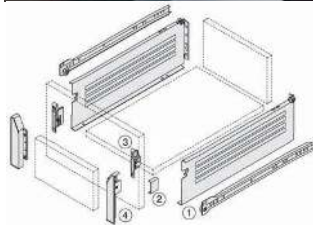

| Part No | Description | Finish | Price /1 | Price /10 | Per |
|-----------|------------------------------|--------|----------|-----------|------|
| 17.85.270 | 85 x 270mm Impaz Drawer Side | WH | \$8.05 | \$7.40 | pair |
| 17.85.350 | 85 x 350mm Impaz Drawer Side | WH | \$8.55 | \$7.90 | pair |
| 17.85.400 | 85 x 400mm Impaz Drawer Side | WH | \$9.05 | \$8.35 | pair |
| 17.85.450 | 85 x 450mm Impaz Drawer Side | WH | \$9.55 | \$8.80 | pair |
| 17.85.500 | 85 x 500mm Impaz Drawer Side | WH | \$10.20 | \$9.45 | pair |
| 17.85.550 | 85 x 550mm Impaz Drawer Side | WH | \$10.95 | \$10.10 | pair |

Impaz Single Extension 117mm High Drawer

- Steel drawer side panels 117mm
- Load capacity of 30kg
- Self closing feature
- Flexible 2-dimensional front adjustment
- Locked in position when fully extended

| Part No | Description | Finish | Price /1 | Price /10 | Per |
|-----------|-------------------------------|--------|----------|-----------|------|
| 17.17.350 | 117 x 350mm Impaz Drawer Side | WH | \$12.60 | \$11.65 | pair |
| 17.17.400 | 117 x 400mm Impaz Drawer Side | WH | \$12.85 | \$11.90 | pair |
| 17.17.450 | 117 x 450mm Impaz Drawer Side | WH | \$13.00 | \$12.00 | pair |
| 17.17.500 | 117 x 500mm Impaz Drawer Side | WH | \$13.55 | \$12.50 | pair |
| 17.17.550 | 117 x 550mm Impaz Drawer Side | WH | \$14.40 | \$13.30 | pair |

Impaz Single Extension 149mm High Drawer

- Steel drawer side panels 149mm
- Load capacity of 30kg
- Self closing feature
- Flexible 2-dimensional front adjustment
- Locked in position when fully extended