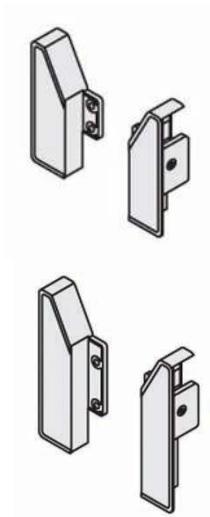

Impaz Internal Front Brackets

Part No	Description	Finish	Price /1	Price /10	Per
17.98.310	85mm Internal Drawer Front Bracket RH	WH	$2.10	$1.75	ea
17.99.310	85mm Internal Drawer Front Bracket LH	WH	$2.10	$1.75	ea
17.98.330	117mm Internal Drawer Front Bracket RH	WH	$4.35	$3.70	ea
17.99.330	117mm Internal Drawer Front Bracket LH	WH	$4.35	$3.70	ea
17.98.360	149mm Internal Drawer Front Bracket RH	WH	$5.45	$4.60	ea
17.99.360	149mm Internal Drawer Front Bracket LH	WH	$5.45	$4.60	ea