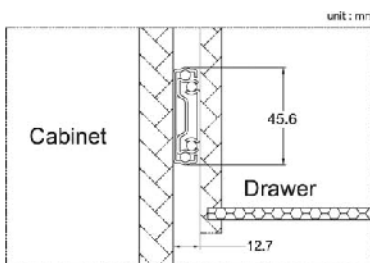

Part No	Description	Fin- ish	Price /1	Price /12	Per
17.34.300	300mm FE 34kg Side Mount	ZP	$23.16	$21.23	pair
17.34.350	350mm FE 34kg Side Mount	ZP	$23.35	$21.41	pair
17.34.400	400mm FE 34kg Side Mount	ZP	$23.77	$21.79	pair
17.34.450	450mm FE 34kg Side Mount	ZP	$26.06	$23.89	pair
17.34.500	500mm FE 34kg Side Mount	ZP	$27.26	$24.99	pair
17.34.550	550mm FE 34kg Side Mount	ZP	$28.27	$25.91	pair
17.34.600	600mm FE 34kg Side Mount	ZP	$36.04	$33.03	pair