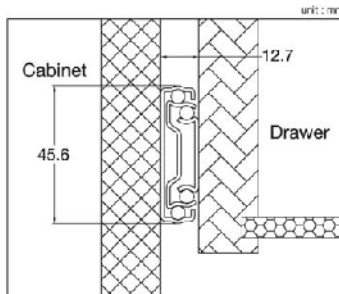

DRAWER SYSTEMS

DRAWER SYSTEMS

KING SLIDE DRAWER SLIDES

| | |
|--|---|
| Full Extension Ball Bearing Slide | 4 |
| Full Extension Ball Bearing Slide Soft Close | 4 |

HARN DRAWER SYSTEMS

| | |
|--|---|
| Basic Single Extension Drawer Runner | 5 |
| Impaz Single Extension 85mm High Drawer | 5 |
| Impaz Single Extension 117mm High Drawer | 6 |
| Impaz Single Extension 149mm High Drawer | 6 |
| Impaz Front Brackets | 7 |
| Impaz Premium Front Brackets | |

KING SLIDE DRAWER SYSTEMS

King Slide Full Extension Ball Bearing Slide

- 45kg Side Mount
- Lever Disconnect

| Part No | Description | Fin- ish | Price /1 | Price /12 | Per |
|-----------|-----------------------------|-------------|----------|-----------|------|
| 17.53.300 | 300mm Full Extension Slides | ZP | \$10.59 | \$9.77 | pair |
| 17.53.350 | 350mm Full Extension Slides | ZP | \$10.63 | \$9.81 | pair |
| 17.53.400 | 400mm Full Extension Slides | ZP | \$11.51 | \$10.63 | pair |
| 17.53.450 | 450mm Full Extension Slides | ZP | \$11.80 | \$10.89 | pair |
| 17.53.500 | 500mm Full Extension Slides | ZP | \$12.82 | \$11.83 | pair |
| 17.53.550 | 550mm Full Extension Slides | ZP | \$13.74 | \$12.69 | pair |
| 17.53.600 | 600mm Full Extension Slides | ZP | \$13.99 | \$12.92 | pair |