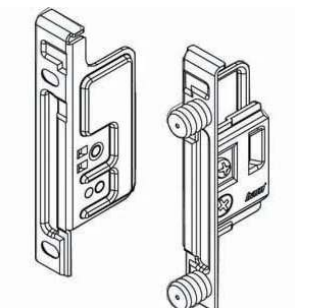

Impaz Front Brackets

Part No	Description	Finish	Price /1	Price /10	Per
17.98.110	Front Brackets Screw On RH	ZP	$0.90	$0.75	ea
17.99.110	Front Brackets Screw On LH	ZP	$0.90	$0.75	ea
17.98.130	Front Brackets Expansion RH	ZP	$1.95	$1.60	ea
17.99.130	Front Brackets Expansion LH	ZP	$1.95	$1.60	ea