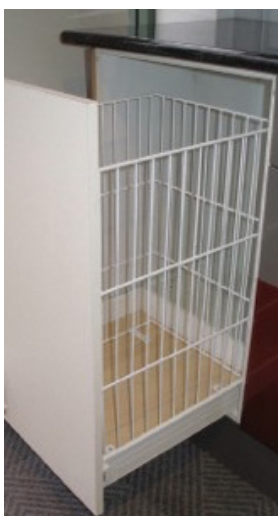

Laundry Basket - Slide out

- White PVC coated wire basket
- Suits Impaz drawer - 500mm depth
- 365mm wide x 465mm deep x 600mm high
- Attaches to base & drawer front

Part No	Description	Finish	Price /1	Price /5	Per
13.40.600	Laundry Basket	WH	$85.69	$77.12	ea